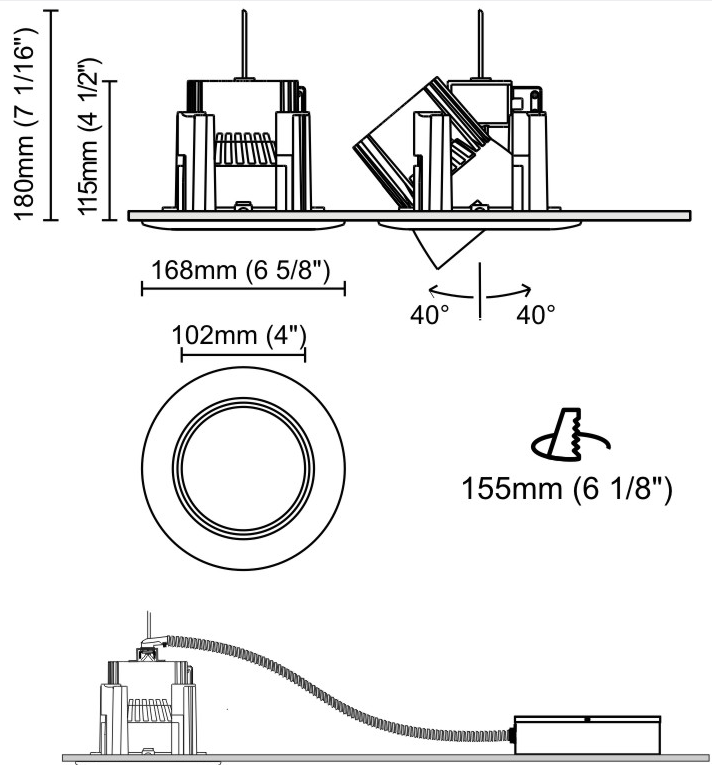

1. To build a product code in our configurator select the specify button on the base model # product page
2. To build a manual product code on this datasheet choose from the options listed below in blue font and add the suffix to the base model #

GENERAL

Series: Dixit
Subseries: Dixit RA17
Brand: Ivela
Division: Architectural
Mounting Type: Recessed
Mounting Location: Ceiling
Subcategory: Downlight

PHYSICAL

Shape: Round
Diameter (mm): 168
Diameter (in): 6 5/8
Height (mm): 180
Height (in): 7 1/16
Min. Recessing Depth (mm): 180
Min. Recessing Depth (in): 7 1/16
Light Distribution: Adjustable / Direct
Weight (kg): 2
Weight (lbs): 4.40
Diffuser: Clear Polycarbonate
Fixture Finish: MWH
Fixture Material: Aluminum Die Cast

ELECTRICAL

Lamp Type: LED
Total Output Wattage (W): 33
Dimming: Tri-Mode (Non-Dimming and Phase Dimming (120Vac only) and 0-10V Dimming)
Driver Included: No
Driver Location: Recessed Housing
Driver Type: Constant Current - Universal
Driver Class: Class 2
Housing: See Components
Input Voltage (V): 120 - 277
Constant Current (MA): 900

LED

Number of LEDs: 1
Color Temperature (°K): 3000
Max. Delivered Lumen (lm): 3770
CRI: >85 CRI
Lamp Life (hrs): 50000

OPTICAL

Optic°: 30
Upon Request: Optic 17° or 55° (mirror-metallized) / 70° (white)

RATINGS AND CERTIFICATIONS

Certified By: Certified for North American Standards
IP rating: IP20
IK Rating: IK07